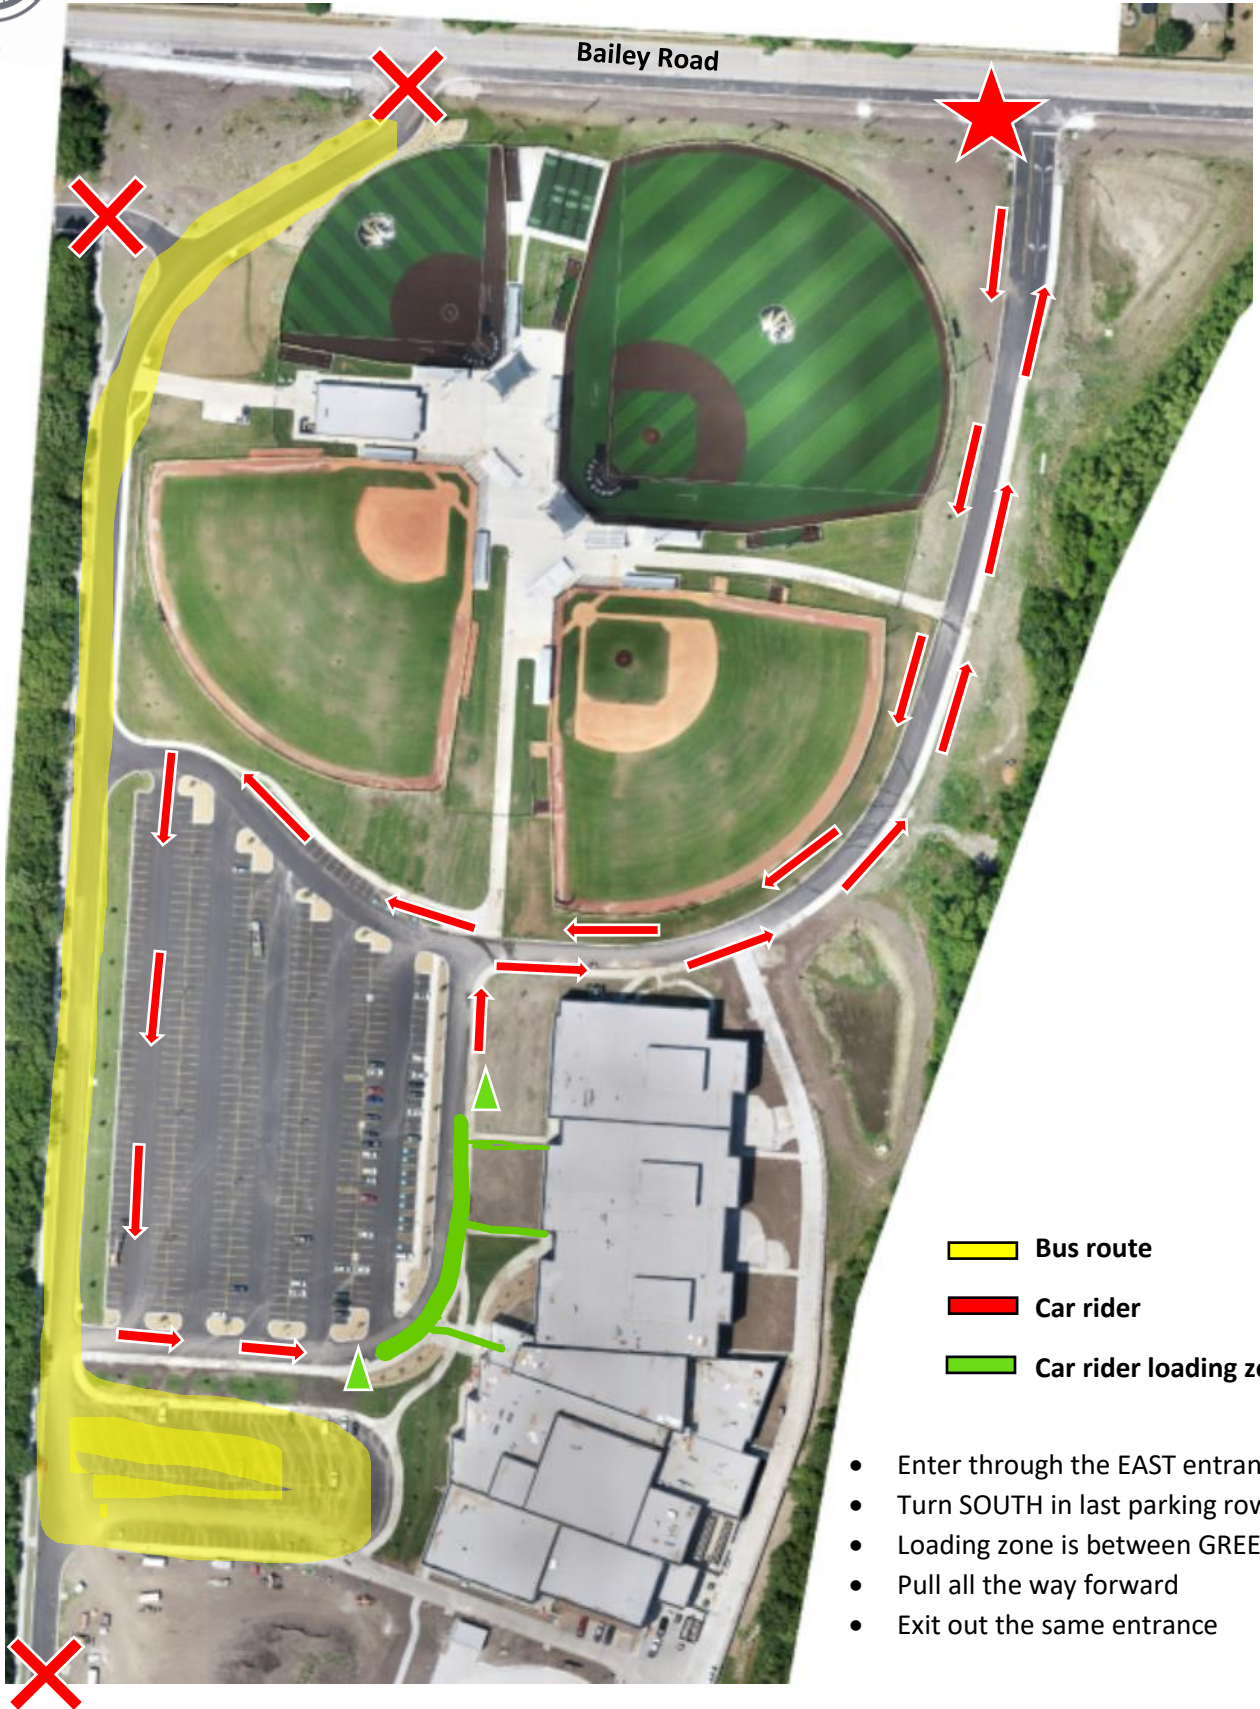

East Trails – Car Rider Lane

-  Bus route
-  Car rider
-  Car rider loading zone

- Enter through the EAST entrance
- Turn SOUTH in last parking row
- Loading zone is between GREEN cones
- Pull all the way forward
- Exit out the same entrance